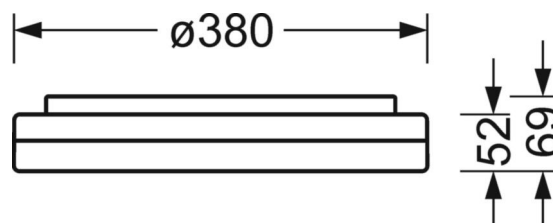

Reference	LED 2700lm 830
ηLB	100 %
Φ ↓/↑	85 % / 15 %
UGR lat./long.	22.7 / 22.8