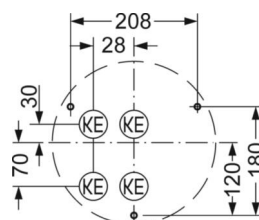

Reference	LED 2700lm 830
ηLB	100 %
Φ ↓/↑	85 % / 15 %
UGR lat./long.	22.7 / 22.8