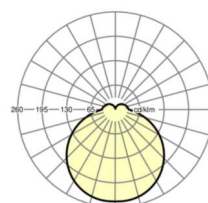

LIGHTING TECHNOLOGY

Placement	LED, Colour rendering/Light colour CRI ≥ 80 / 3000K
Colour tolerance (MacAdam)	5SDCM
Nominal luminous flux	2659lm
LED service life	50000h L80/B10 (Tq 35°C)
Luminaire luminous efficiency	118lm/W
UGR lat./long.	22.7 / 22.8

MECHANICS

Housing colour	white, similar to RAL 9003
Dimensions (LxWxH/DxH)	380mm x 69mm
Weight (net)	1.88kg
Cable entry KE	See mounting instructions
Type of installation	Ceiling-mounted single installation, Pendant individual mounting, Wall mounting

Dimensions

H	69 mm	Height
D	380 mm	Diameter
A1	208 mm	Mounting distance single mounting
A1 alternativ	180 mm	Mounting distance single mounting (alternatively)

DEEP-LINK

<https://www.regiolux.de/en/article/21906626680>